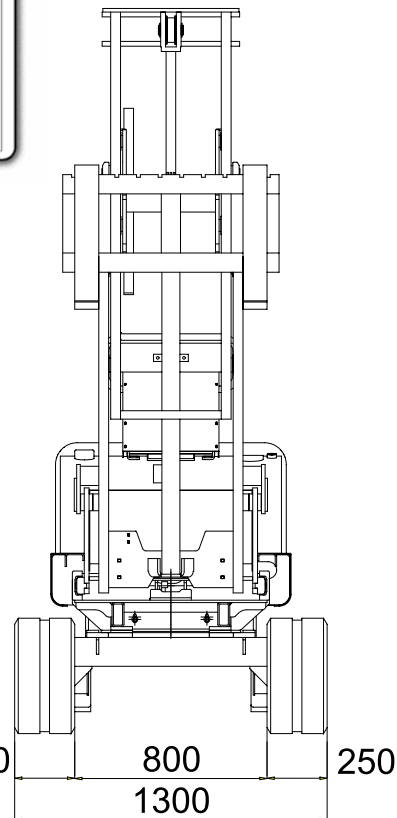

OSCILLATING FORKLIFT KIT ON HP2500

Oscillating forklift kit FM1300 is only mountable on the Hinowa minidumper HP2500

Technical data:

Upper oscillation 3°

Lower oscillation 2°

Kit weight 1050 kg

Max loading capacity 1300 kg

DSC08620607