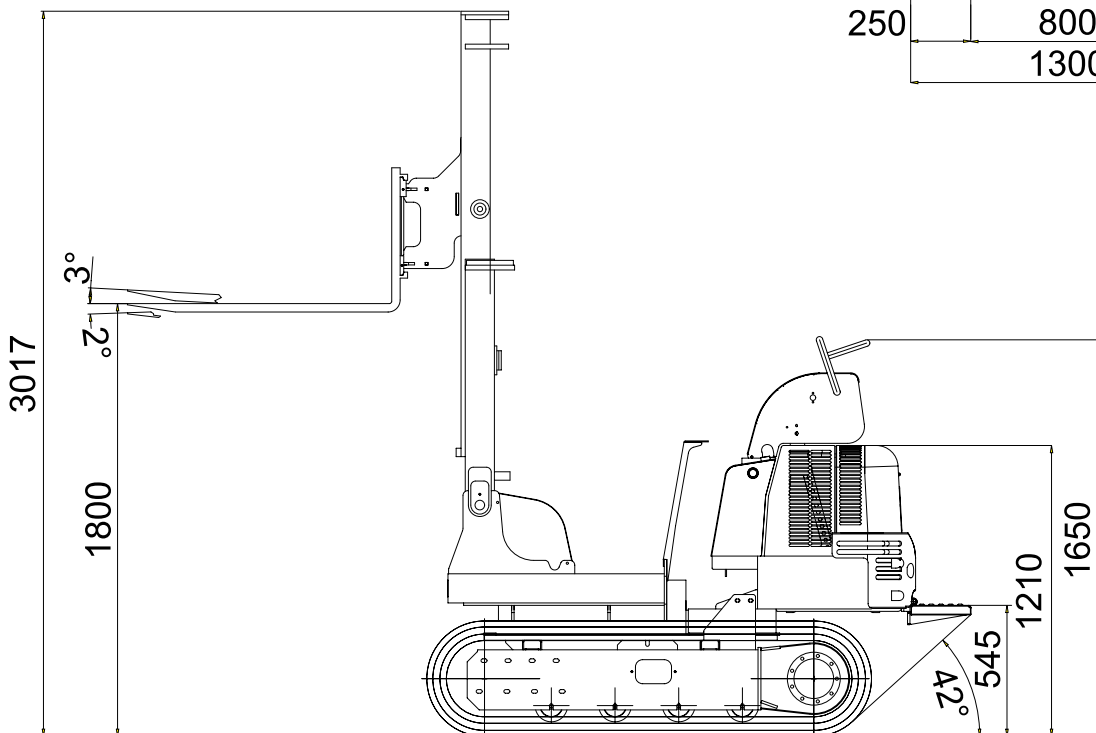

OSCILLATING FORKLIFT KIT ON HP2500

Oscillating forklift kit FM1300 is only mountable on the Hinowa minidumper HP2500

Technical data:

Upper oscillation 3°

Lower oscillation 2°

Kit weight 1050 kg

Max loading capacity 1300 kg

DSC08620607