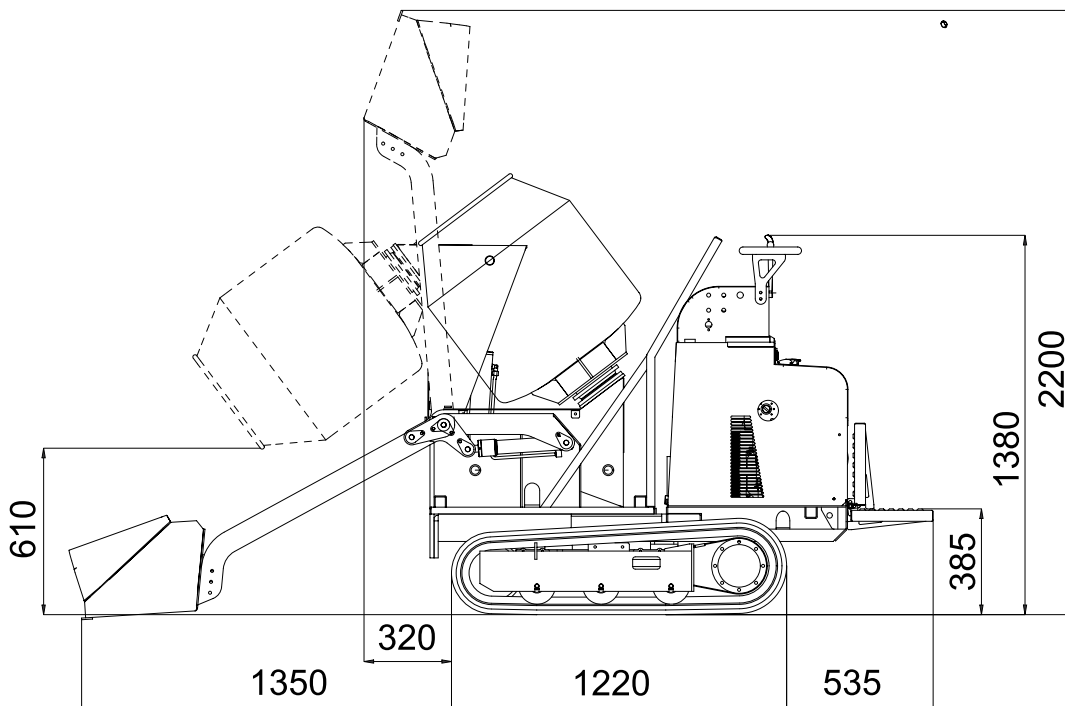

SELFLOADING CONCRETE MIXER HS SERIE

Sellfloading concrete mixer with quick release kit on Hinowa minidumpers HS serie

Applicable on the following models:

- HS 1100
- HS 1150
- HS 1200
- HS 1200E

Kit weight 330 kg
Max capacity 220 l.

Note: it is advisable to attach on the version with widening undercarriage

DSC08020607