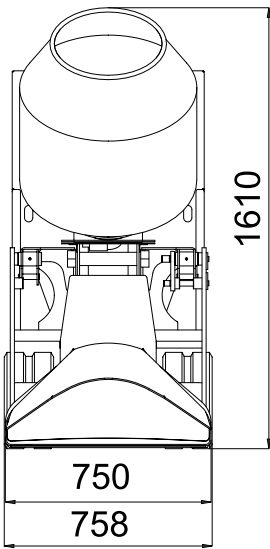

SELFLOADING CONCRETE MIXER HS SERIE

Sellfloading concrete mixer with quick release kit on Hinowa minidumpers HS serie

Applicable on the following models:

- HS 1100
- HS 1150
- HS 1200
- HS 1200E

Kit weight 330 kg
Max capacity 220 l.

Note: it is advisable to attach on the version with widening undercarriage

DSC08020607