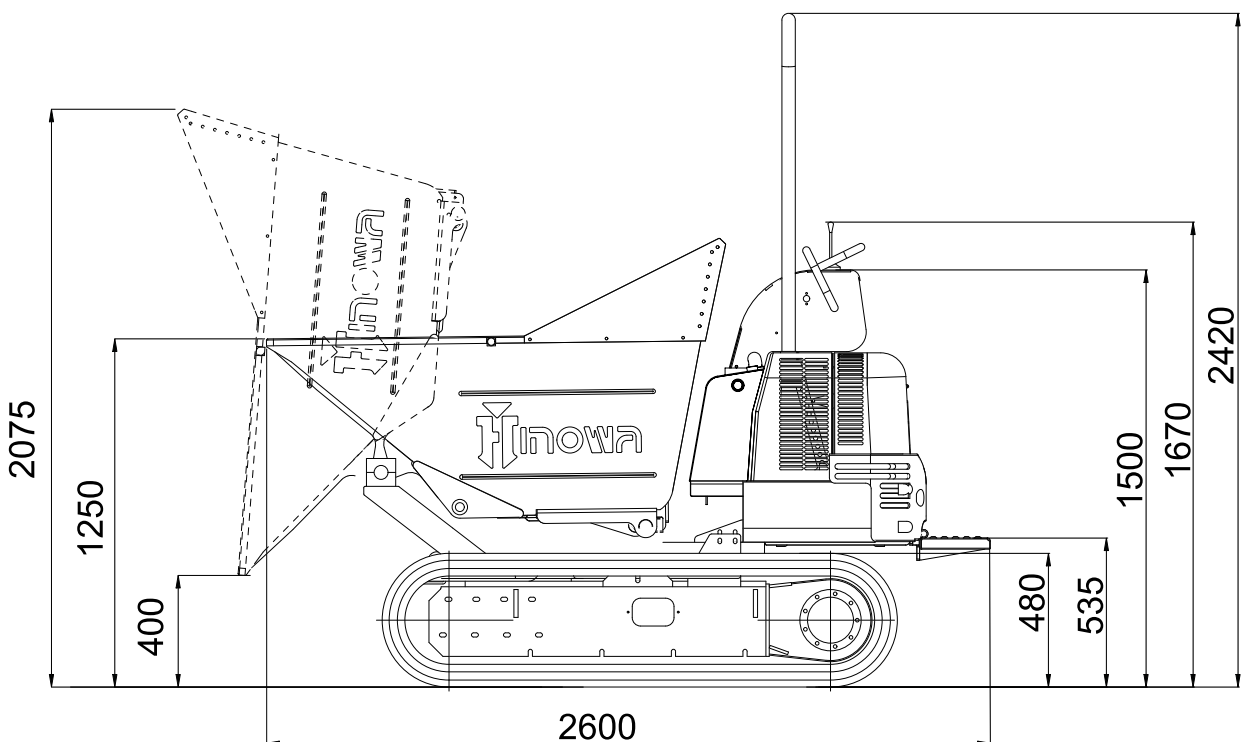

# DUMPER BED KIT ON HP2500

Dumper bed kit with hydraulic front on Hinowa minidumper

Applicable on the following models:  
- HP 2500

Kit weight .....390 kg

Loading capacity .....1,03 m<sup>3</sup>

DSC05520607