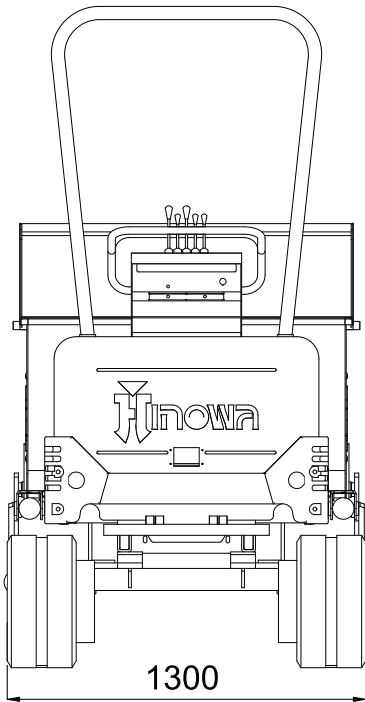

# DUMPER BED KIT ON HP2500

Dumper bed kit with hydraulic front on Hinowa minidumper

Applicable on the following models:  
- HP 2500

Kit weight .....390 kg

Loading capacity .....1,03 m<sup>3</sup>

DSC05520607