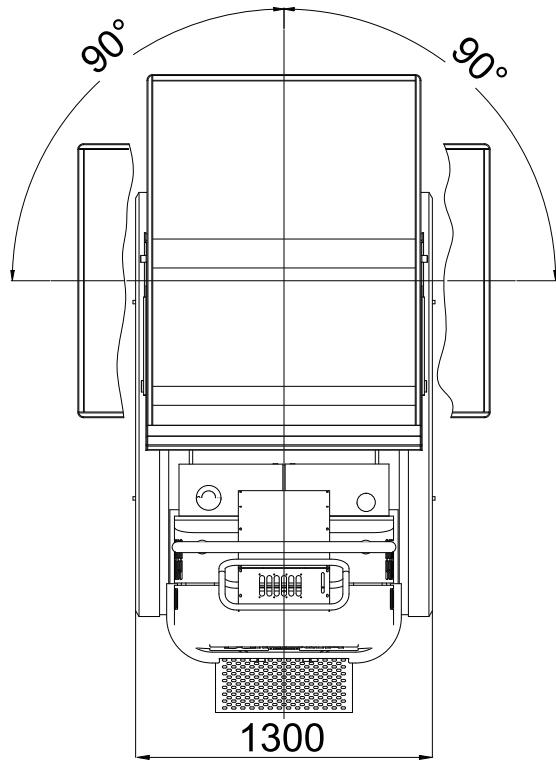

DUMPER BED KIT WITH ROTATION ON HP2500

Dumper bed with trilateral tilting and 180° rotation kit on Hinowa minidumper

Applicable on the following models:
- HP 2500

Kit weight520 kg
Loading capacity1,03 m³