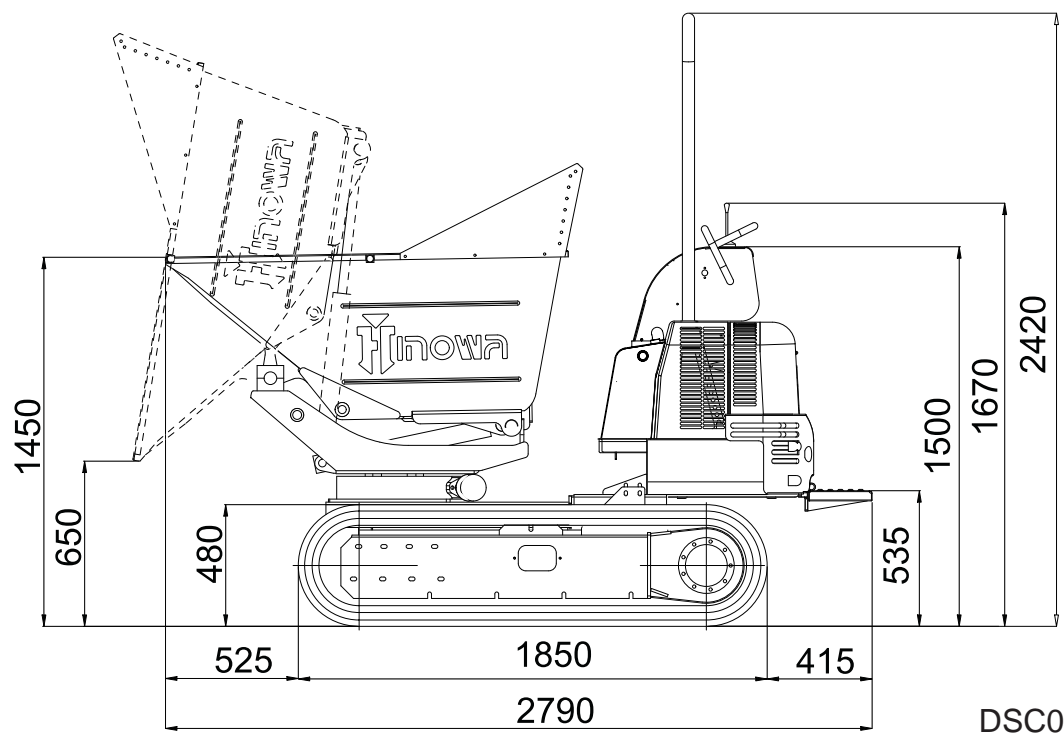

DUMPER BED KIT WITH ROTATION ON HP2500

Dumper bed with trilateral tilting and 180° rotation kit on Hinowa minidumper

Applicable on the following models:
- HP 2500

Kit weight520 kg
Loading capacity1,03 m³

DSC05420607