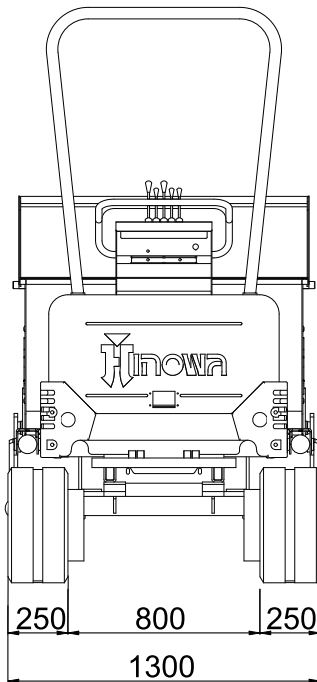

Hinowa®

SELFLOADING DUMPER BED ON HP2500

Selfloading dumper bed with tilting
on Hinowa minidumper

Applicable on the following models:
- HP 2500

Kit weight490 kg

Loading capacity1,03 m³

DSC05320607