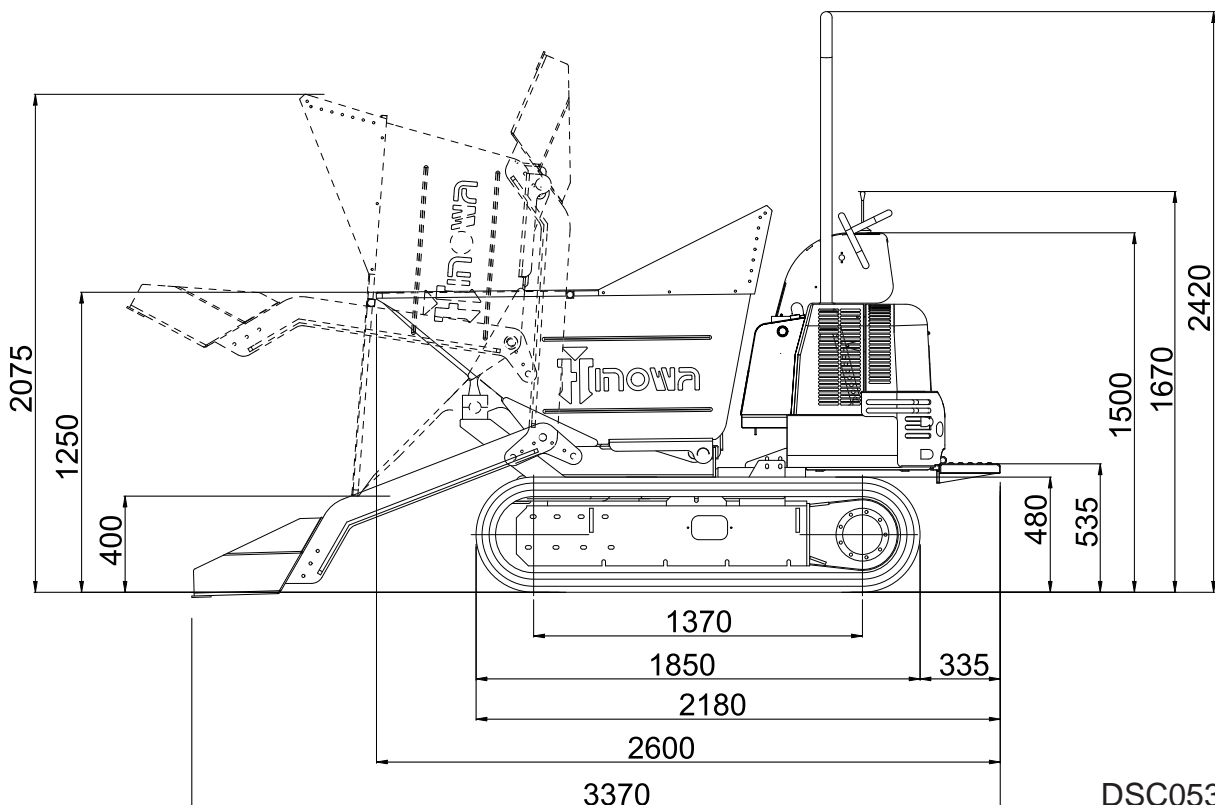

Hinowa®

SELFLOADING DUMPER BED ON HP2500

Selfloading dumper bed with tilting
on Hinowa minidumper

Applicable on the following models:
- HP 2500

Kit weight490 kg

Loading capacity1,03 m³

DSC05320607