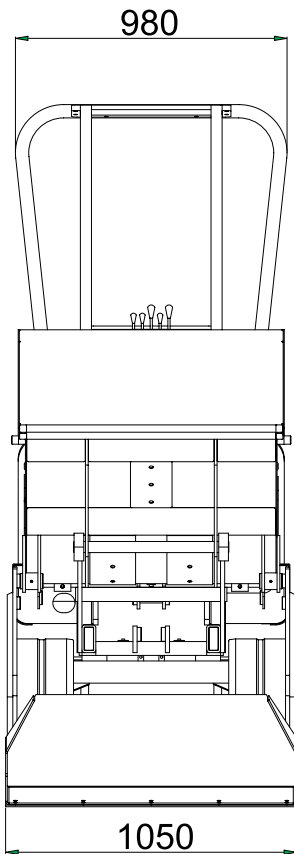

DUMPER BED KIT WITH HI-TIP ON HP1500

Dumper bed kit with hi-tip device on Hinowa minidumper

Applicable on the following models:
- HP 1500

Kit weight460 kg

Loading capacity0,67 m³