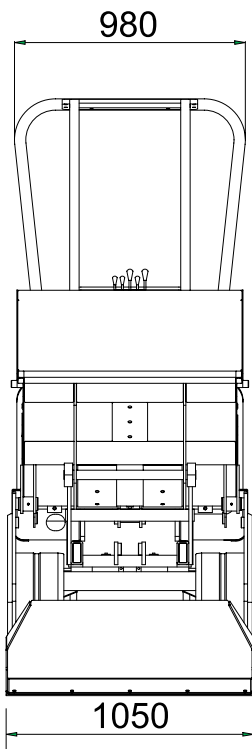

SELFLOADING DUMPER BED KIT WITH HI-TIP ON HP1500

Selfloading dumper bed with front tilting and hi-tip device on Hinowa minidumper

Applicable on the following models:
- HP 1500

Kit weight615 kg

Loading capacity0,67 m³

DSC04220607