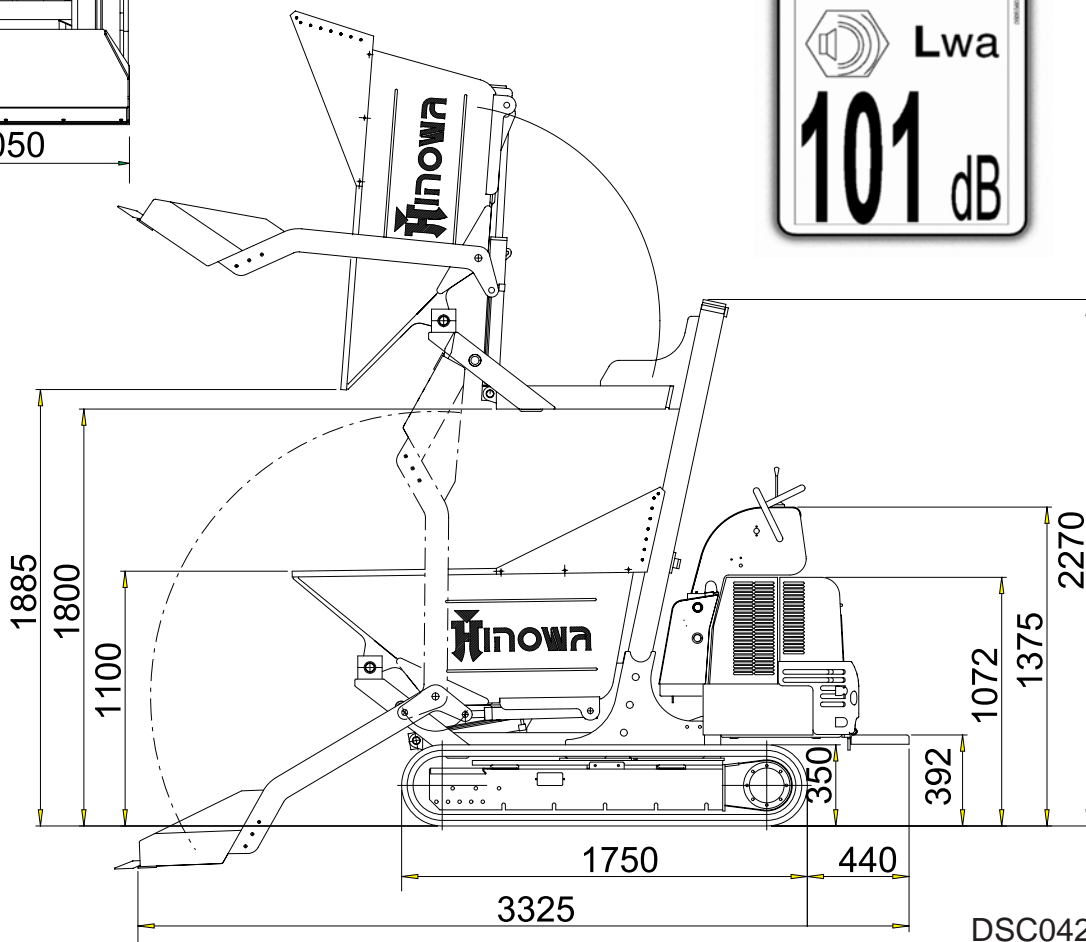

SELFLOADING DUMPER BED KIT WITH HI-TIP ON HP1500

Selfloading dumper bed with front tilting and hi-tip device on Hinowa minidumper

Applicable on the following models:
- HP 1500

Kit weight615 kg

Loading capacity0,67 m³

DSC04220607