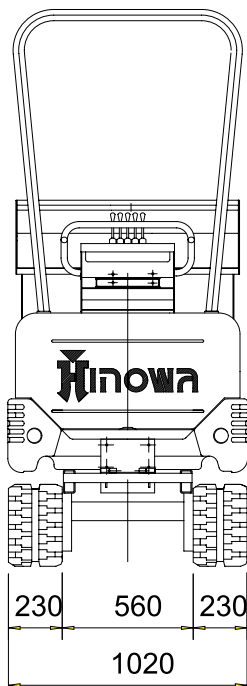

DUMPER BED KIT WITH ROTATION ON HP1500

Dumper bed with trilateral tilting and 180° rotation kit on Hinowa minidumper

Applicable on the following models:
- HP 1500

Kit weight335 kg

Loading capacity0,67 m³

DSC04120607