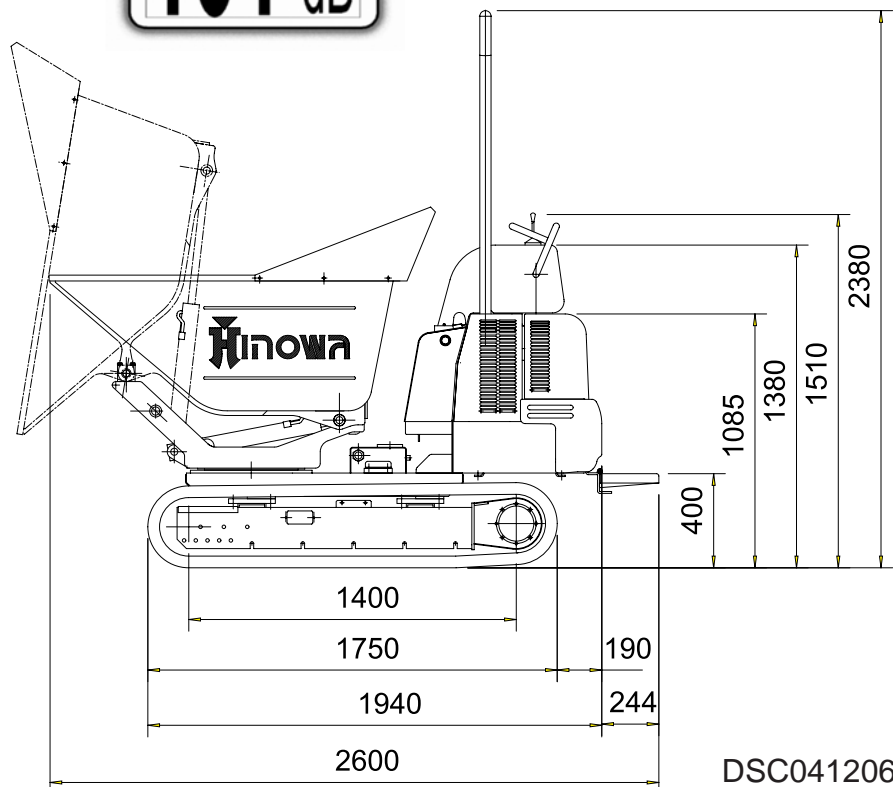

DUMPER BED KIT WITH ROTATION ON HP1500

Dumper bed with trilateral tilting and 180° rotation kit on Hinowa minidumper

Applicable on the following models:
- HP 1500

Kit weight335 kg

Loading capacity0,67 m³

DSC04120607