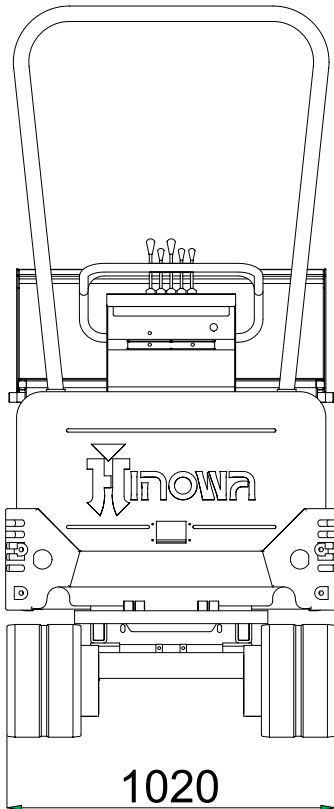

# DUMPER BED KIT ON HP1500

Dumper bed kit with hydraulic front on Hinowa minidumper

Applicable on the following models:  
- HP 1500

Kit weight .....240 kg

Loading capacity .....0,67 m<sup>3</sup>

DSC04020607