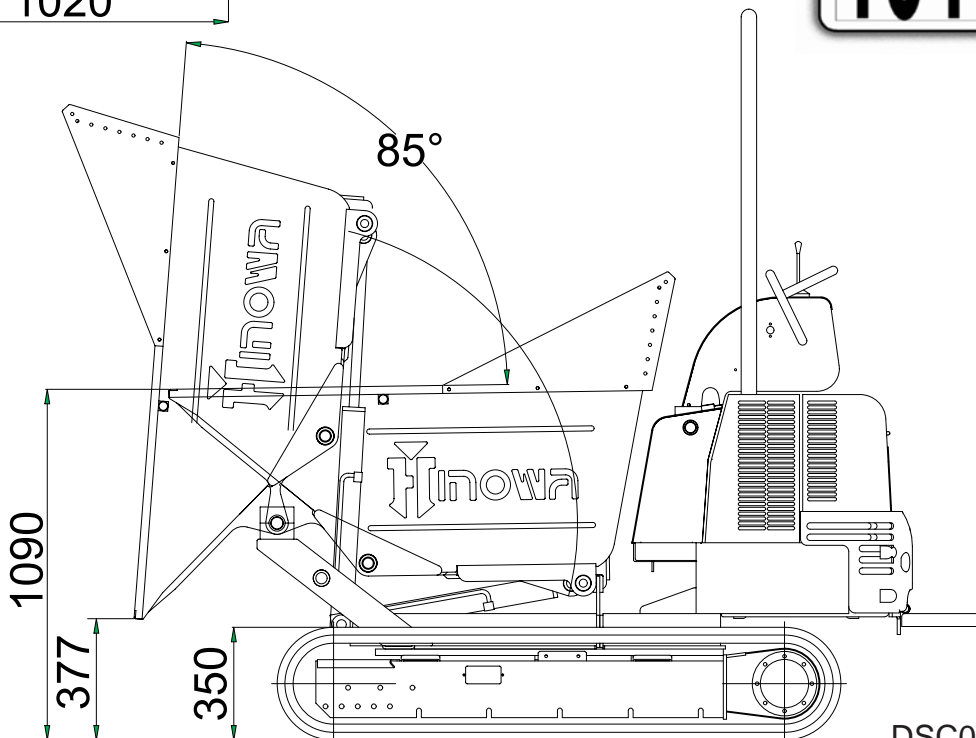

# DUMPER BED KIT ON HP1500

Dumper bed kit with hydraulic front on Hinowa minidumper

Applicable on the following models:  
- HP 1500

Kit weight .....240 kg

Loading capacity .....0,67 m<sup>3</sup>

DSC04020607