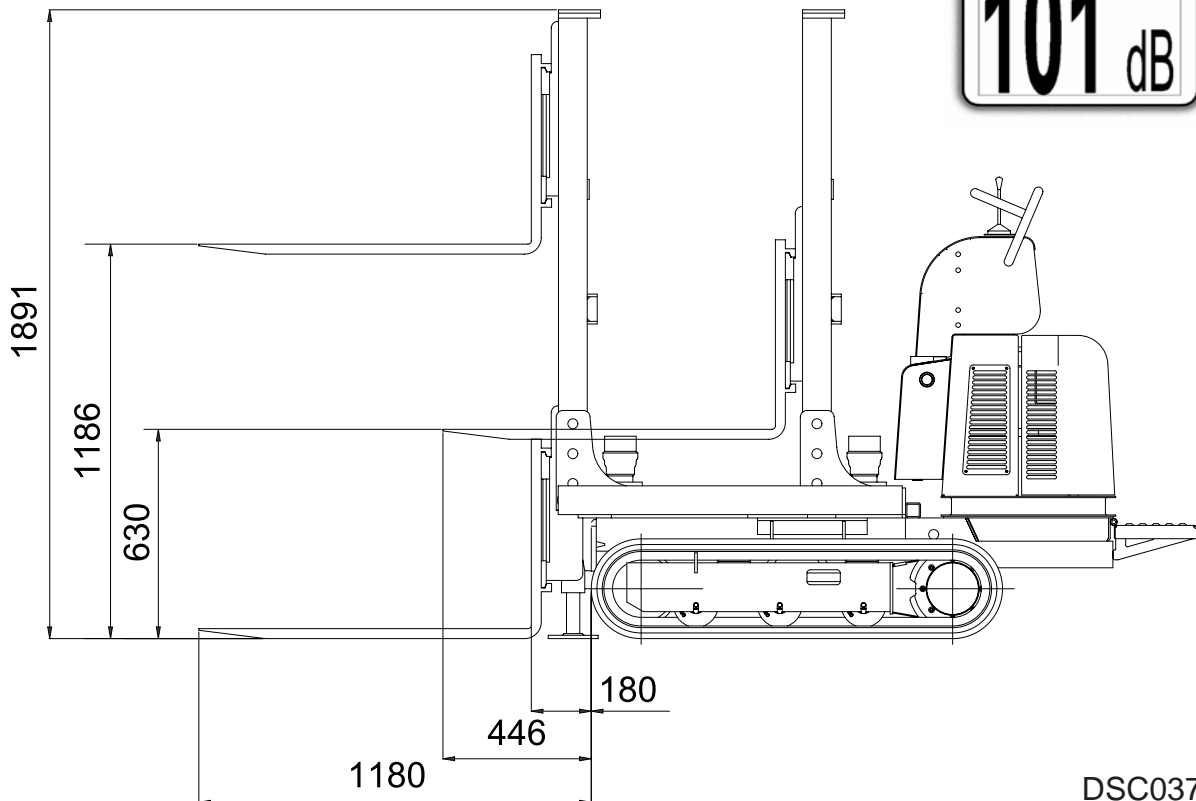

## FL 400

Forklift kit FL 400 on Hinowa minidumpers HS serie

Applicable on the following models:

- HS 1200
- HS 1200E

Kit weight .....260 kg

Max lifting capacity.....400 kg

DSC03720607