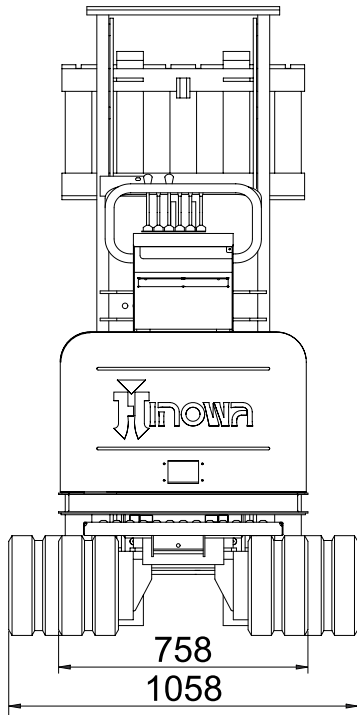

# FORKLIFT KIT

## FL 400

Forklift kit FL 400 on Hinowa minidumpers HS serie

Applicable on the following models:

- HS 1200
- HS 1200E

Kit weight .....260 kg

Max lifting capacity.....400 kg

DSC03720607