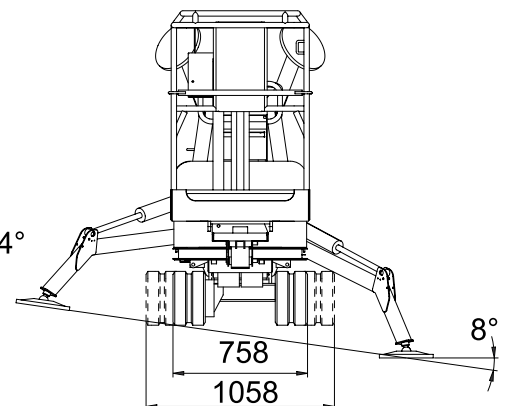

# AERIAL PLATFORM GOLDLIFT 8.35

Aerial Platform kit GoldLift 8.35 on Hinowa minidumpers HS serie

Applicable on the following models:  
- HS 1200E

Weight.....750 kg

Kit mounted on minidumper  
HS1200E fixed .....1290 kg  
HS1200E widening .....1365 kg