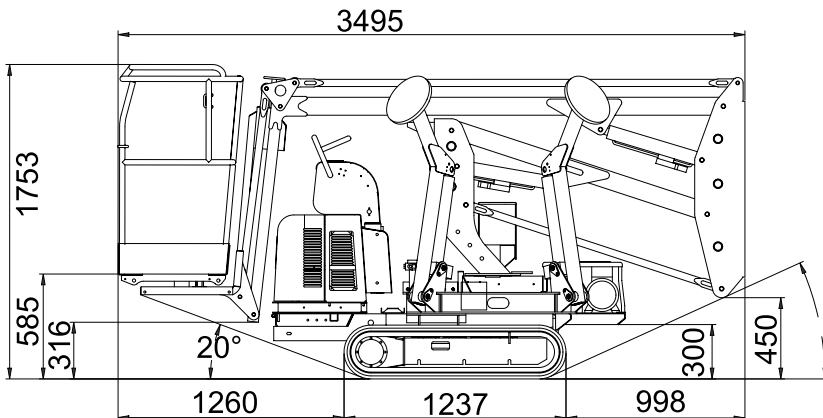

# AERIAL PLATFORM GOLDLIFT 8.35

Aerial Platform kit GoldLift 8.35 on Hinowa minidumpers HS serie

Applicable on the following models:  
- HS 1200E

Weight.....750 kg

Kit mounted on minidumper  
HS1200E fixed .....1290 kg  
HS1200E widening .....1365 kg

DSC03620607