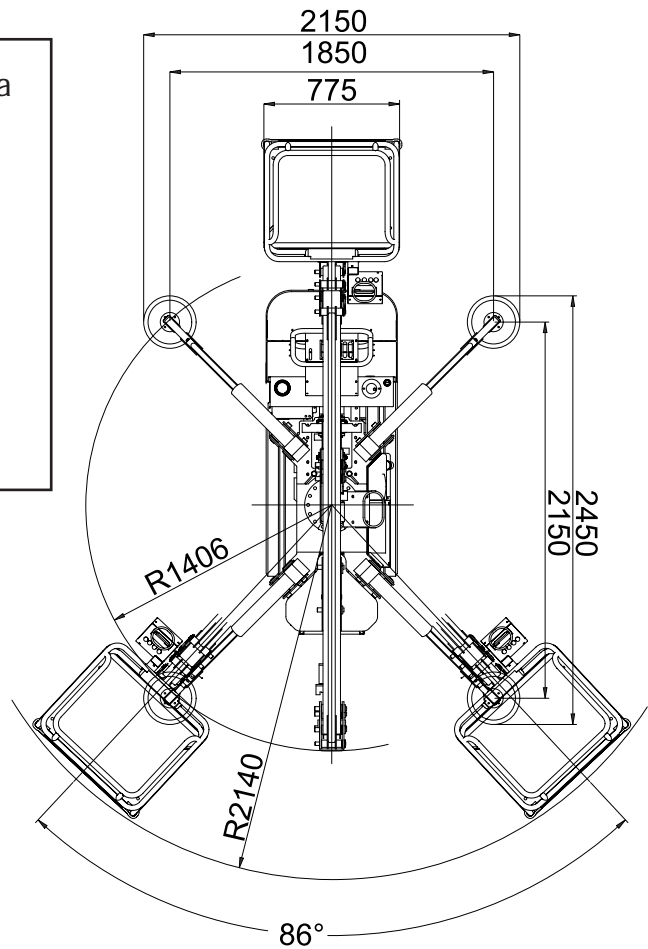

# AERIAL PLATFORM GOLDLIFT 8.35

Aerial Platform kit GoldLift 8.35 on Hinowa minidumpers HS serie

Applicable on the following models:  
- HS 1200E

Weight.....750 kg

Kit mounted on minidumper  
HS1200E fixed .....1290 kg  
HS1200E widening .....1365 kg

DSC03620607