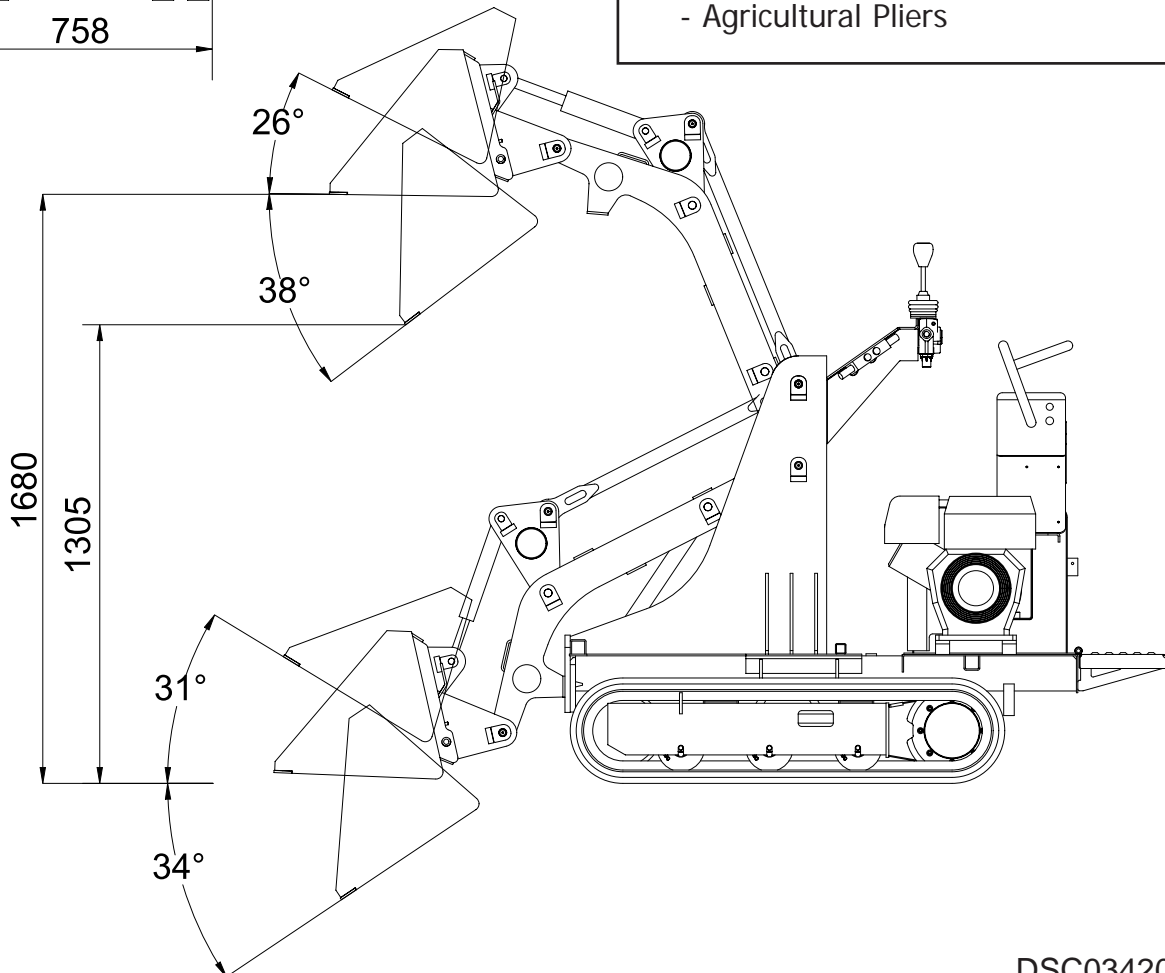

KIT RHINETTA STANDARD

Micro skid steer loader Rhinetta
Standard kit on Hinowa minidumpers
HS serie

Applicable on the following models:

- HS 1100
- HS 1150
- HS 1200
- HS 1200E

Weight.....300 kg

Mountable kits:

- Shovel with our without teeth
- Pallets forklift
- Agricultural Pliers

DSC03420607