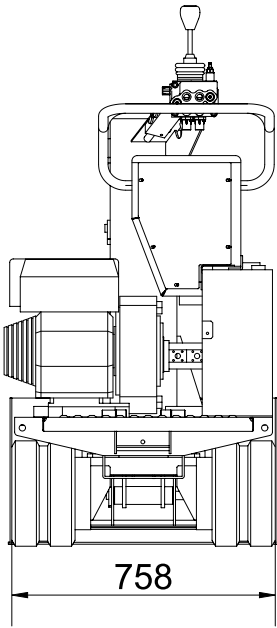

KIT RHINETTA STANDARD

Micro skid steer loader Rhinetta
Standard kit on Hinowa minidumpers
HS serie

Applicable on the following models:

- HS 1100
- HS 1150
- HS 1200
- HS 1200E

Weight.....300 kg

Mountable kits:

- Shovel with our without teeth
- Pallets forklift
- Agricultural Pliers

DSC03420607